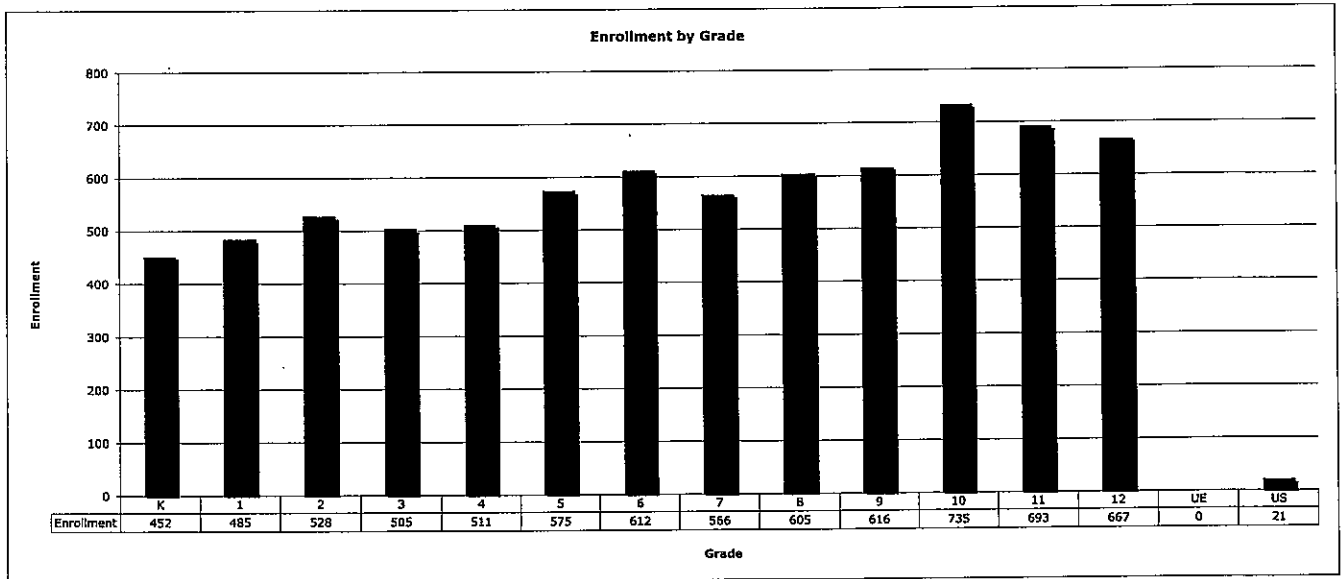

East Stroudsburg Area School District  
District Enrollment Summary

	K	1	2	3	4	5	6	7	8	9	10	11	12	UE	US	TOTAL
Bushkill Elementary	64	77	96	90	91	96										514
East Stroudsburg Elementary	102	124	116	130	127	133										732
High School - North										273	342	302	324		10	1251
High School - South										343	393	391	343		11	1481
JM Hill Elementary	70	62	73	67	53	69										394
JT Lambert Intermediate							340	310	324							974
Lehman Intermediate							272	256	281							809
Middle Smithfield Elementary	72	81	82	84	92	110										521
Resica Elementary	86	89	98	81	84	109										547
Smithfield Elementary	58	52	63	53	64	58										348
<b>TOTAL</b>	<b>452</b>	<b>485</b>	<b>528</b>	<b>505</b>	<b>511</b>	<b>575</b>	<b>612</b>	<b>566</b>	<b>605</b>	<b>616</b>	<b>735</b>	<b>693</b>	<b>667</b>	<b>0</b>	<b>21</b>	<b>7571</b>