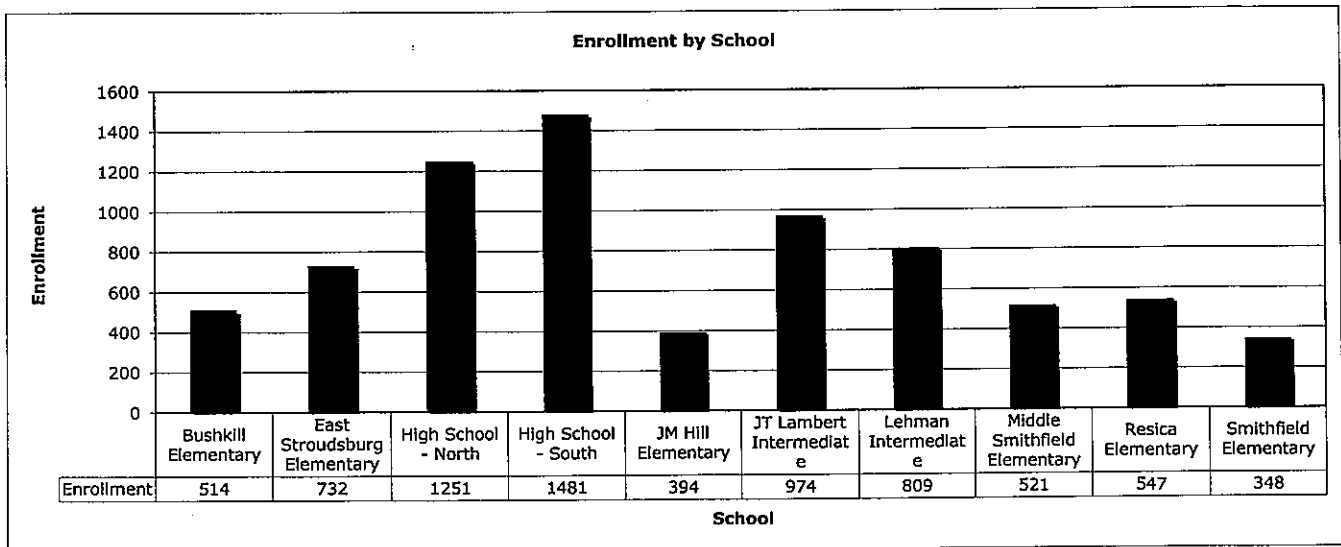

East Stroudsburg Area School District  
District Enrollment Summary

	K	1	2	3	4	5	6	7	8	9	10	11	12	UE	US	TOTAL
Bushkill Elementary	64	77	96	90	91	96										514
East Stroudsburg Elementary	102	124	116	130	127	133										732
High School - North										273	342	302	324		10	1251
High School - South										343	393	391	343		11	1481
JM Hill Elementary	70	62	73	67	53	69										394
JT Lambert Intermediate							340	310	324							974
Lehman Intermediate							272	256	281							809
Middle Smithfield Elementary	72	81	82	84	92	110										521
Resica Elementary	86	89	98	81	84	109										547
Smithfield Elementary	58	52	63	53	64	58										348
<b>TOTAL</b>	<b>452</b>	<b>485</b>	<b>528</b>	<b>505</b>	<b>511</b>	<b>575</b>	<b>612</b>	<b>566</b>	<b>605</b>	<b>616</b>	<b>735</b>	<b>693</b>	<b>667</b>	<b>0</b>	<b>21</b>	<b>7571</b>

**\*The Other Category Includes:**

- Awaiting Placement
- Ashler Manor
- Behavioral Health Associates
- Bucks County IU
- Chester City Prison
- Colonial IU # 20
- Cornell Abraxis
- Deveraux Kanner Center
- George Jr. Republic (Grove)
- Glen Mills School
- Graham Academy
- Jefferson Center
- Kidspeace (Tutorial)
- La Sa Quik
- Laurel Youth Service
- Mercy School
- Mid Atlantic Youth Service
- Monroe County Jail
- Northwestern Academy
- Out of District Awaiting Placement
- Pike County Corrections
- Pittsburgh Job Corps
- Shawnee Academy
- Susquehanna House
- The Summit Academy
- Vision Quest (Waynes)
- Youth Forestry # 3
- Youth Service Agency