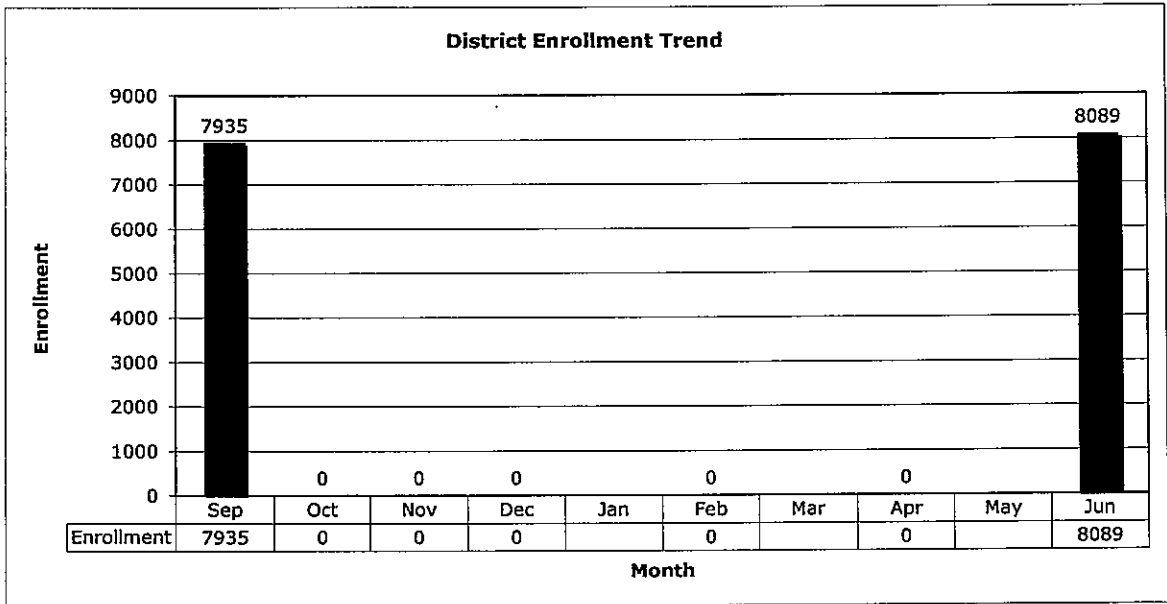

East Stroudsburg Area School District
Enrollment Trend Summary

	Sep	Oct	Nov	Dec	Jan	Feb	Mar	Apr	May	Jun
2011-2012										
Bushkill Elementary	514									561
East Stroudsburg Elementary	732									801
High School - North	1251									1249
High School - South	1481									1489
JM Hill Elementary	394									371
JT Lambert Intermediate	974									981
Lehman Intermediate	809									810
Middle Smithfield Elementary	521									561
Resica Elementary	547									556
Smithfield Elementary	348									362
Cyber/Charter Schools	249									237
Other*	115									111
TOTAL	7935									8089

*The Other Category Includes:

- Awaiting Placement
- Ashler Manor
- Behavioral Health Associates
- Bucks County IU
- Chester City Prison
- Colonial IU # 20
- Cornell Abraxis
- Deveraux Kanner Center
- George Jr. Republic (Grove)
- Glen Mills School
- Graham Academy
- Jefferson Center
- Kidspeace (Tutorial)
- La Sa Quik
- Laurel Youth Service
- Mercy School
- Mid Atlantic Youth Service
- Monroe County Jail
- Northwestern Academy
- Out of District Awaiting Placement
- Pike County Corrections
- Pittsburgh Job Corps
- Shawnee Academy
- Susquehanna House
- The Summit Academy
- Vision Quest (Waynes)
- Youth Forestry # 3
- Youth Service Agency